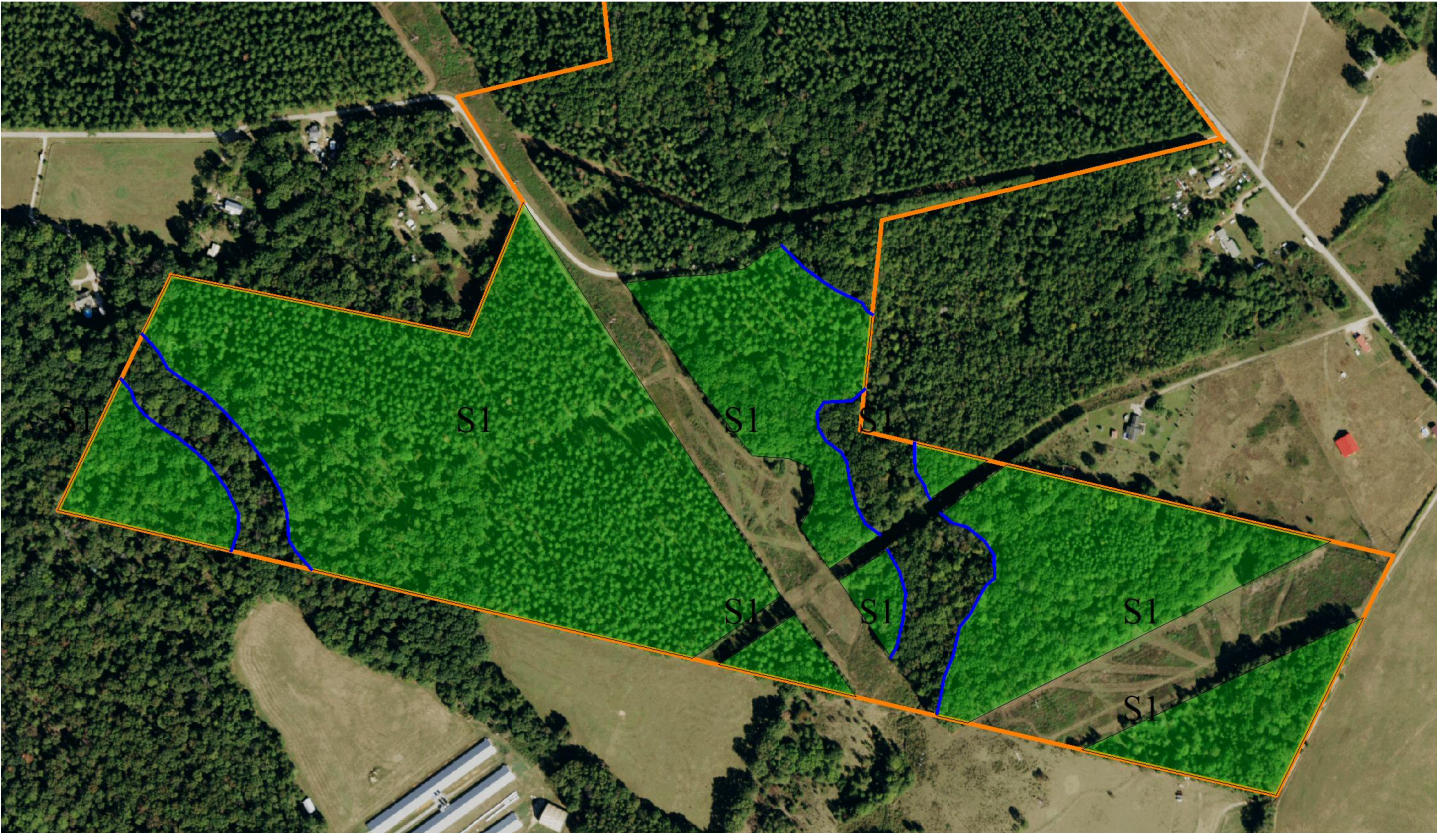

2020 Temple Sale

Stand #	Acreage	Description
1	74.6	2020 Sale Area

Total Acreage: 74.6

Scale = 1 : 660.00 (In : US Feet)

12-07-2020