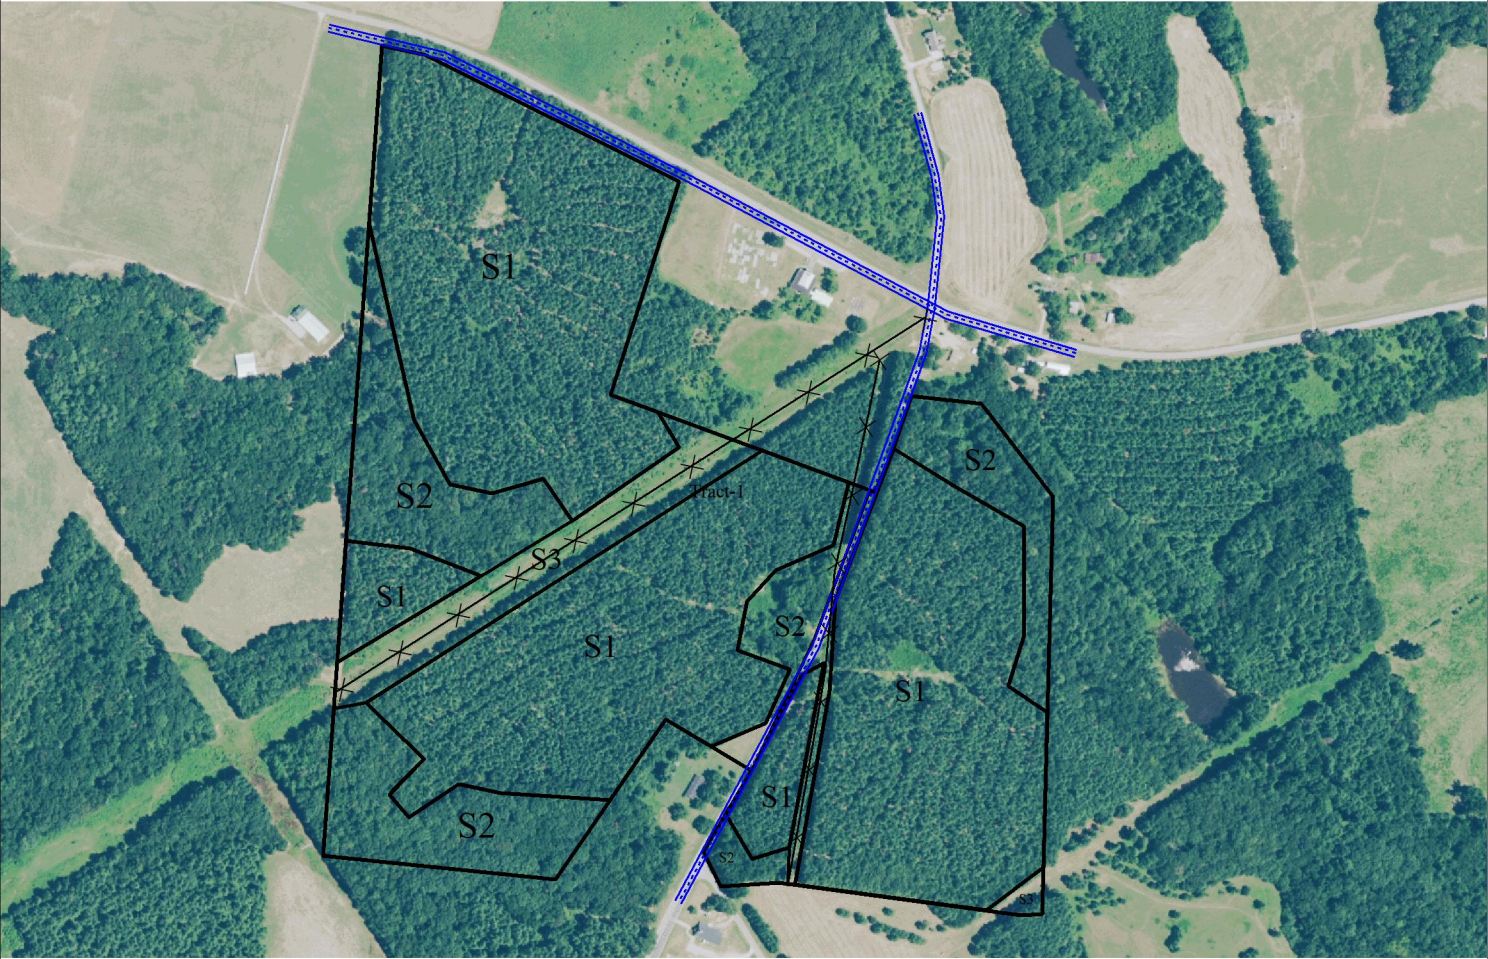

2020 JIRLK Stands

Stand #	Acreage	Description
1	77.1	LPP95
2	21.9	HW
3	6.4	RW

Total Acreage: 105.3

04-16-2020