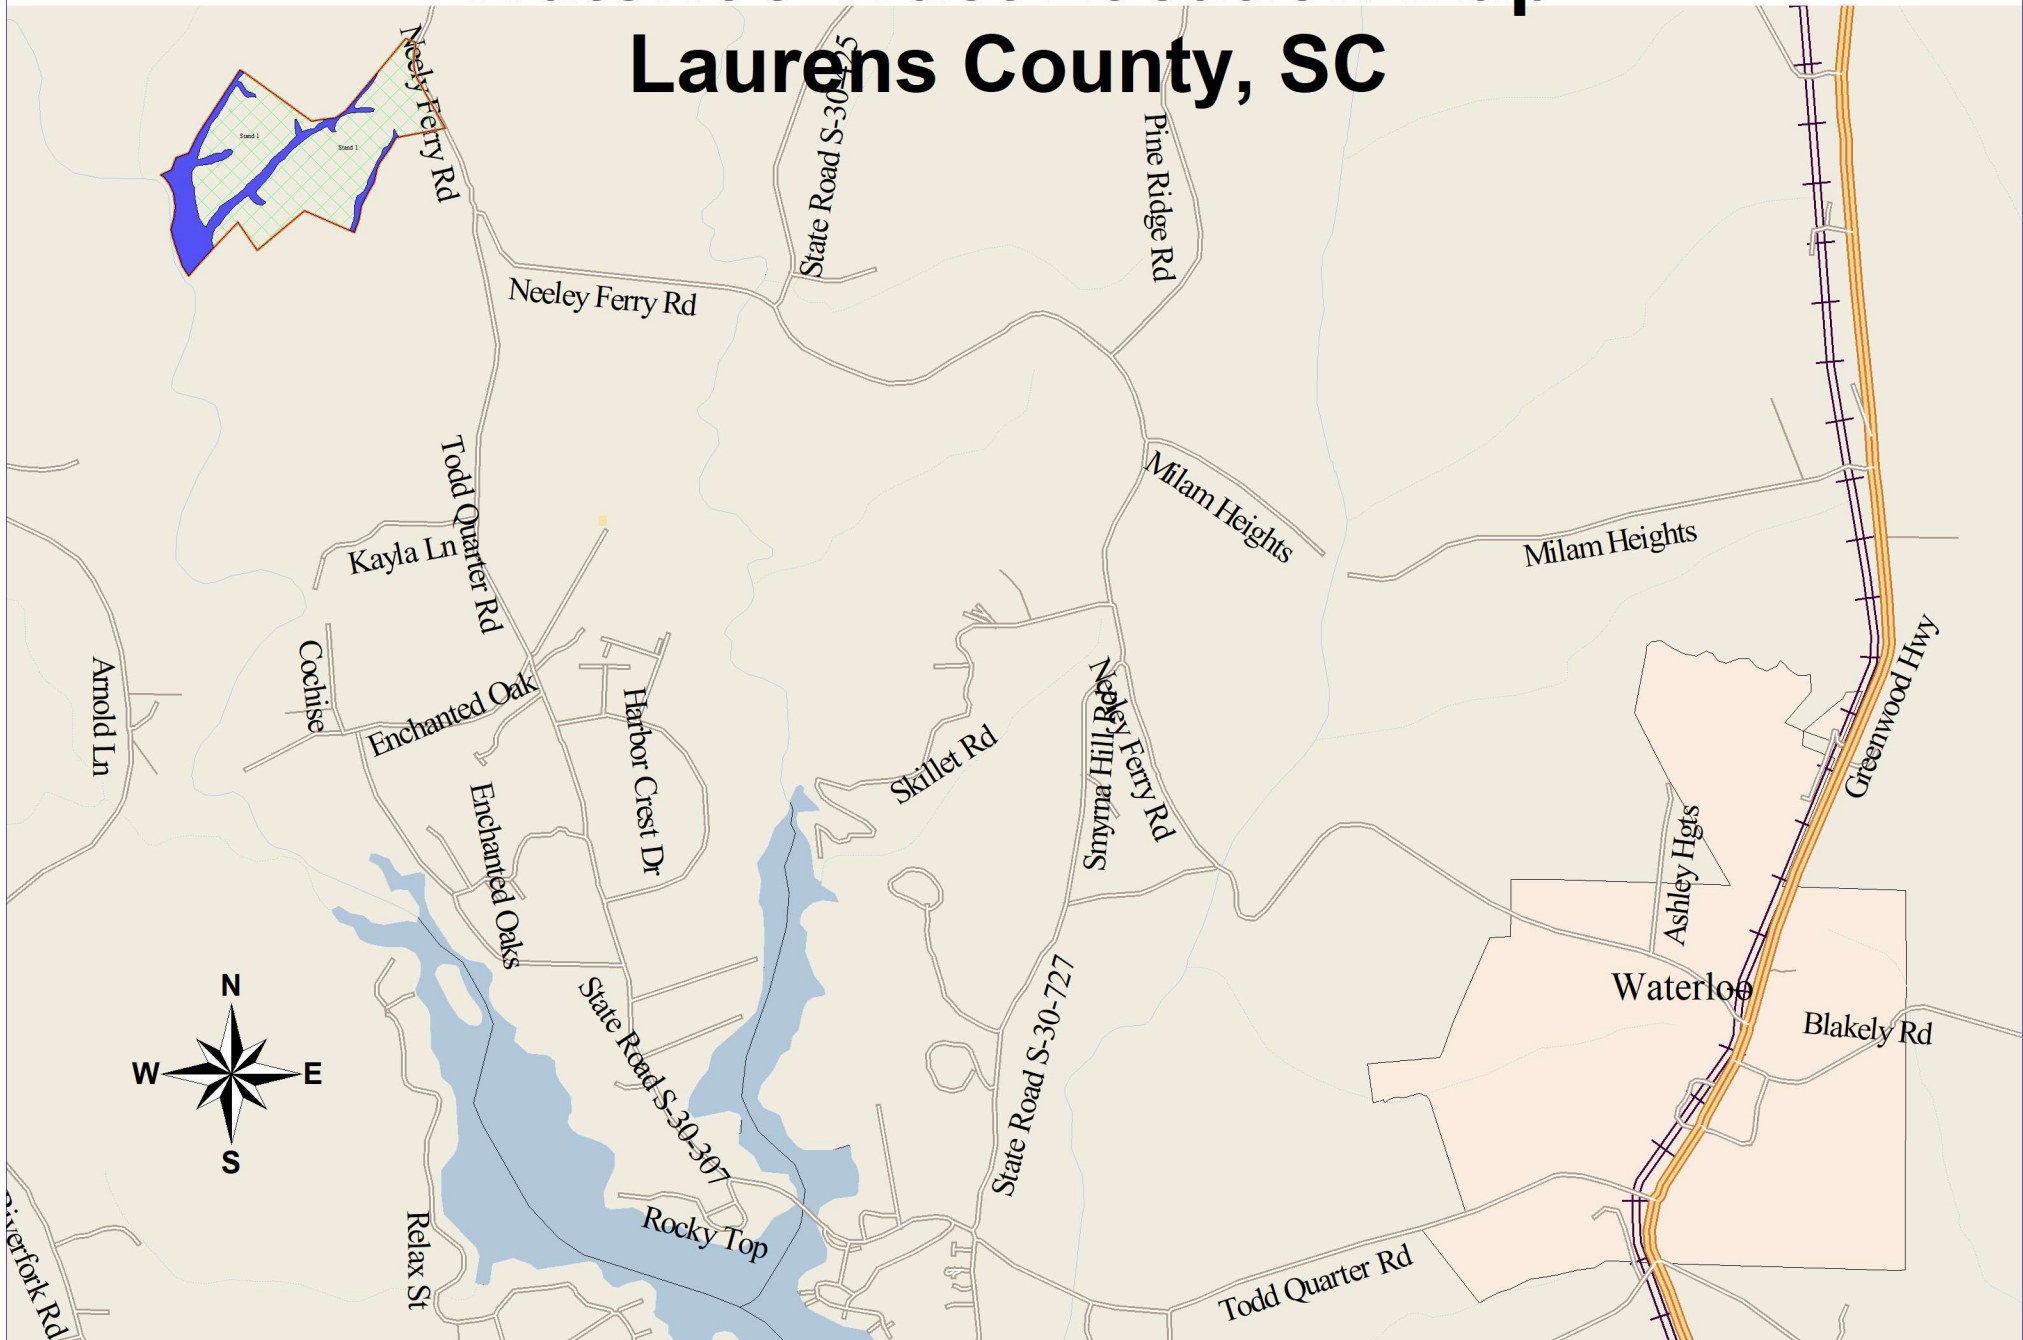

Waterloo Tract Location Map

Laurens County, SC

Scale = 1 : 2640.00 (In : US Feet)