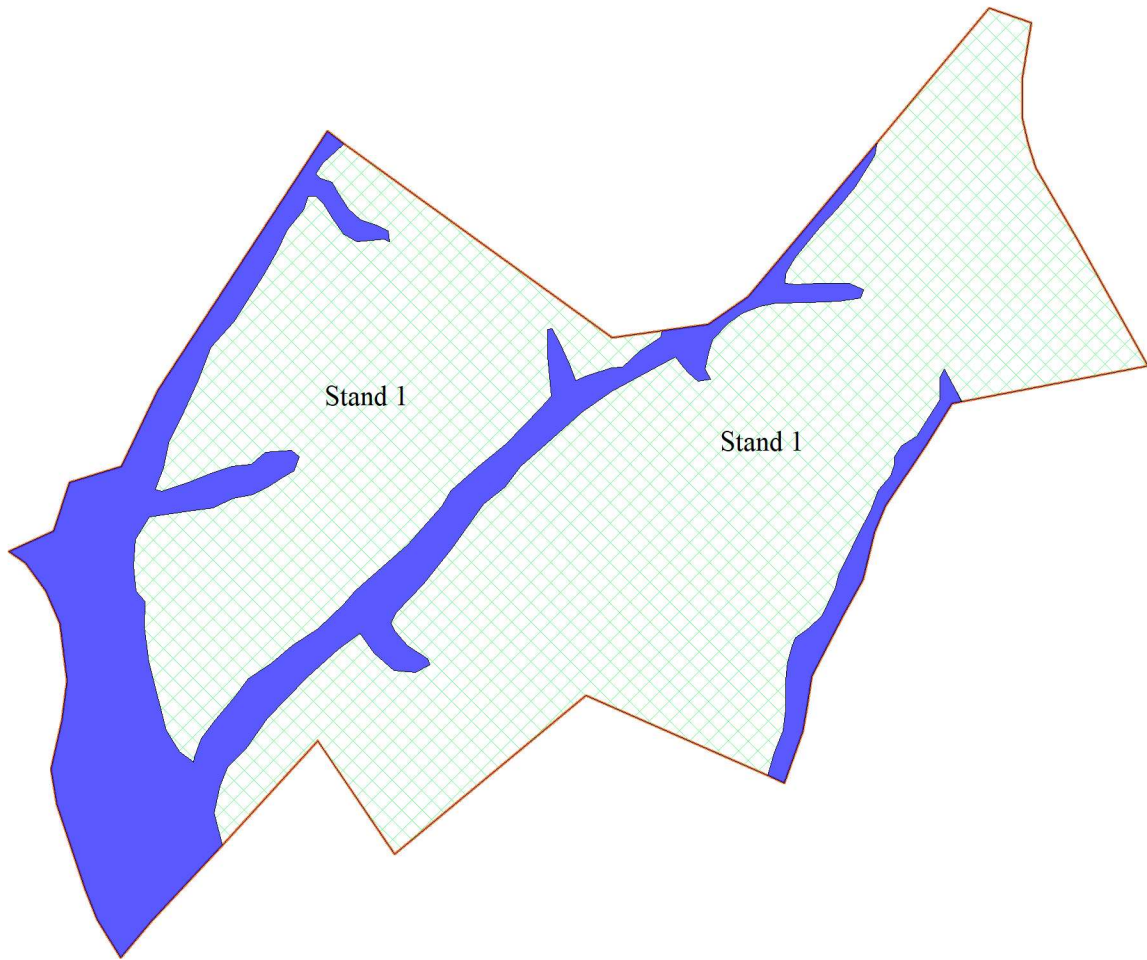

# Waterloo Tract Laurens County, SC

Stand 1: Sale Area  
102.2 Acres

Scale = 1 : 660.00 (In : US Feet)