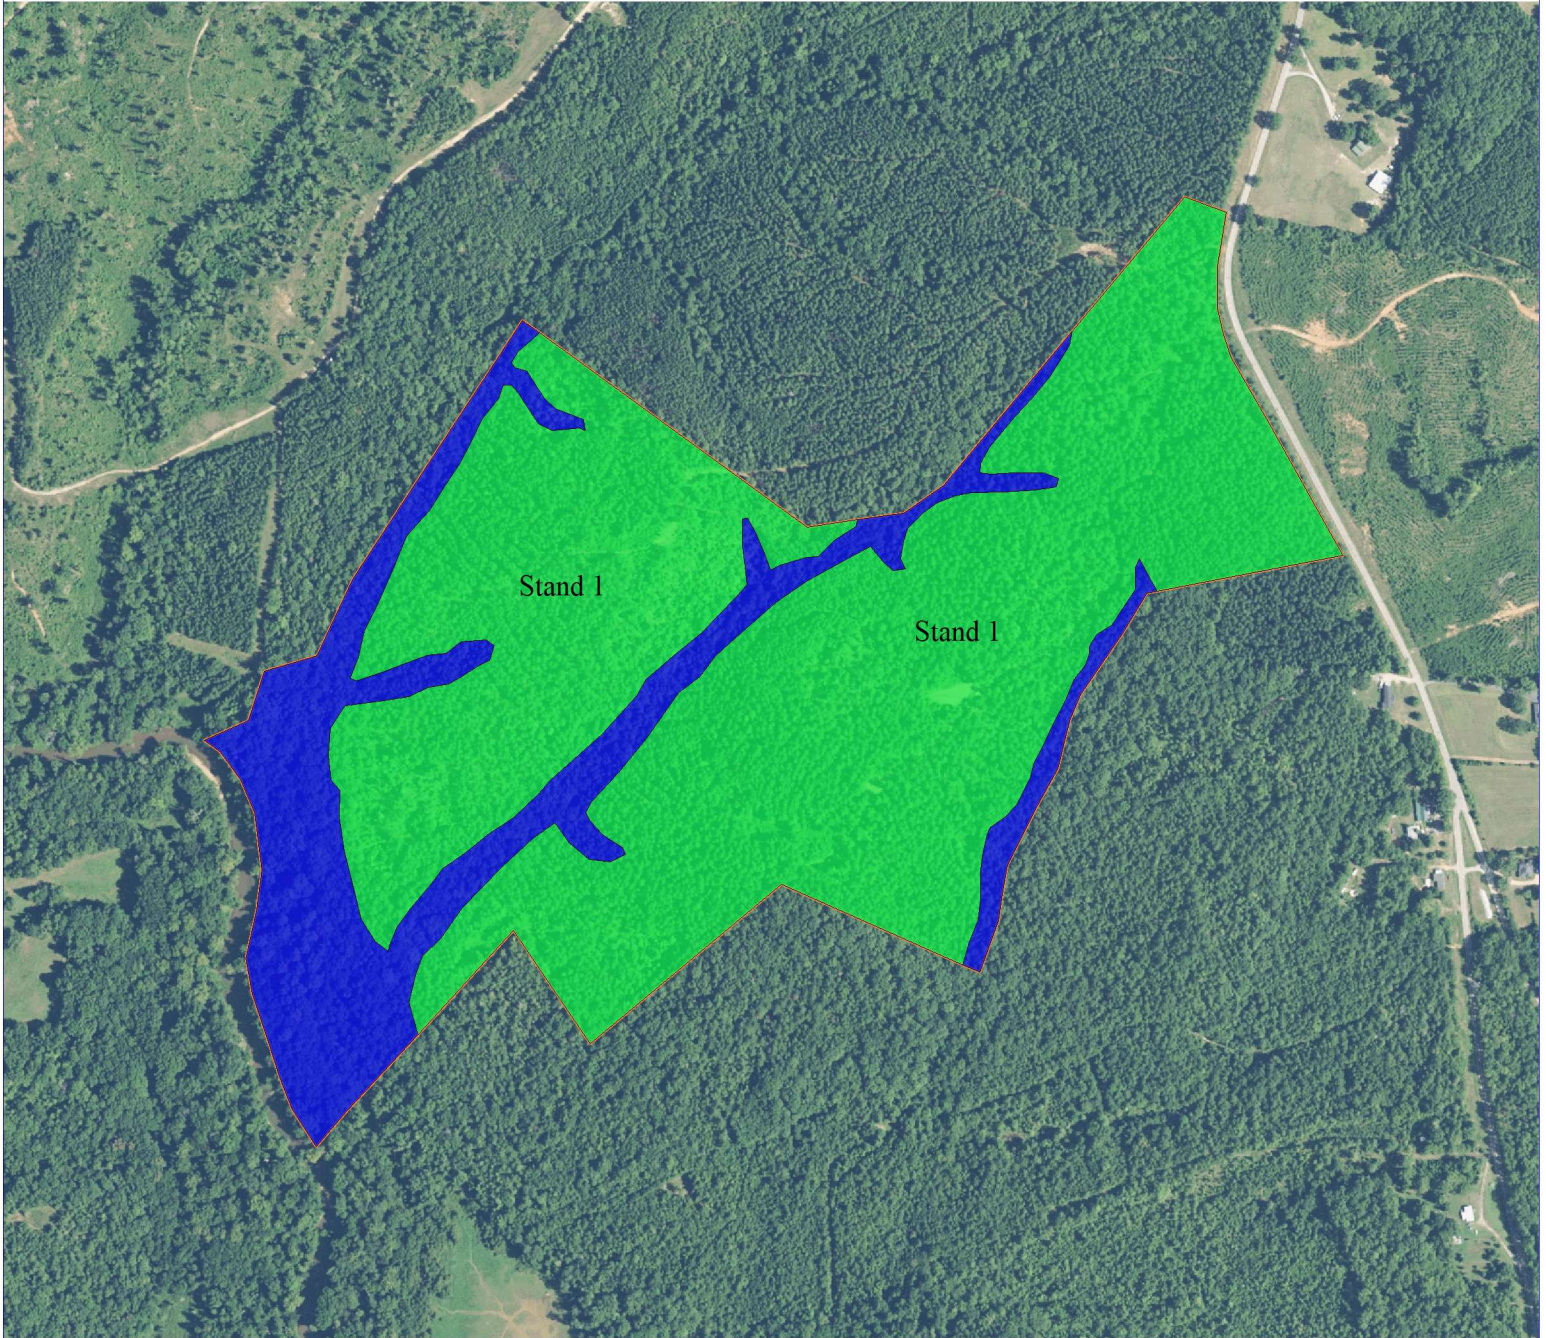

Waterloo Tract Laurens County, SC

Stand 1: Sale Area
102.2 Acres

Scale = 1 : 660.00 (In : US Feet)